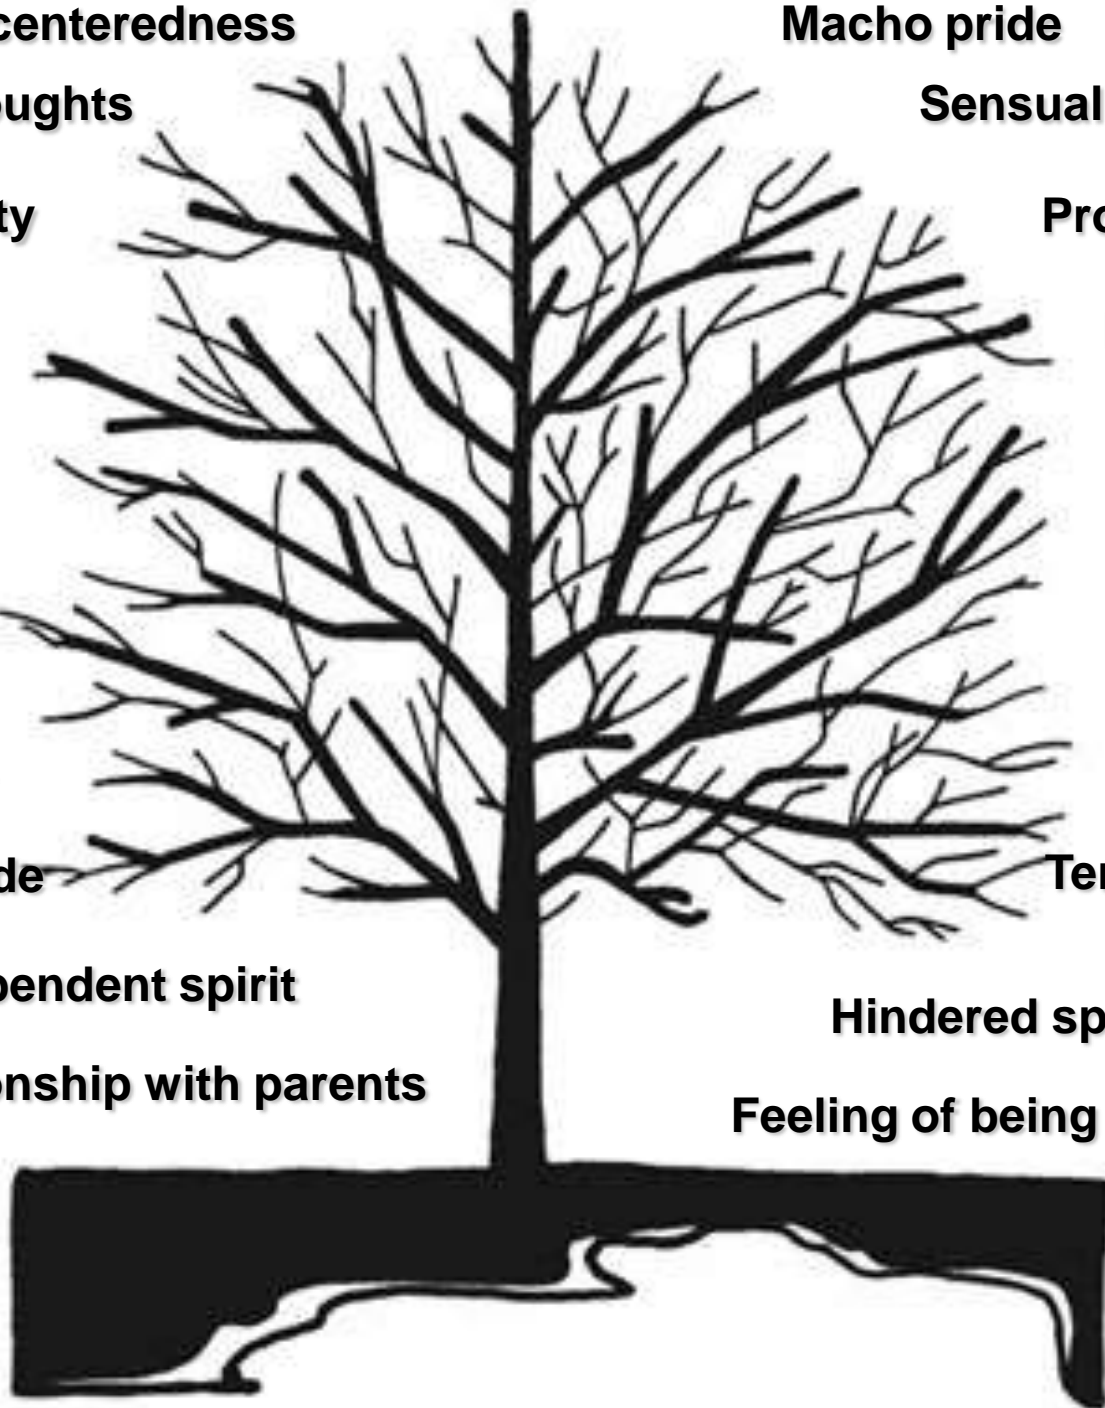

DEATH in the Pot

Self-centeredness

Macho pride

Improper thoughts

Sensual focus

Immorality

Promiscuity

Fear

Distrust

Covetousness

Jealousy

Insecurity

Heartache

Bitterness

Revenge

Violence

Depression

Thoughts of suicide

Tensions among youth

Independent spirit

Hindered spiritual growth

Strained relationship with parents

Feeling of being used

DEATH in the Pot

in Morals

Samson

David

Solomon

DEATH in the Pot

in Motives

DEATH in the Pot

in Maturity