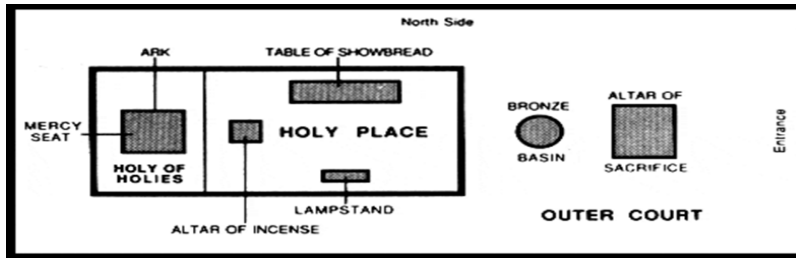

Exodus
From Slavery to Sonship
The Furniture of the Tabernacle (3)
The Brazen Altar and Bronze Laver
Exodus 27:1-8; 30:17-21 Part 54

I. The Brazen Altar. 27:1-8

Cf. Lev.4:7,10,18

A. Its specifications.

B. Its purpose.

C. Its significance past and present.

Cf. Lev.1:4; Psa.18:2; 32:1; 65:3,4; 84:2; 100:4; 1 Pet.1:18,19

II. The Bronze Laver. 30:17-21

A. Its specifications. v.18

B. Its purpose. vv.19-21

C. Its significance past and present.