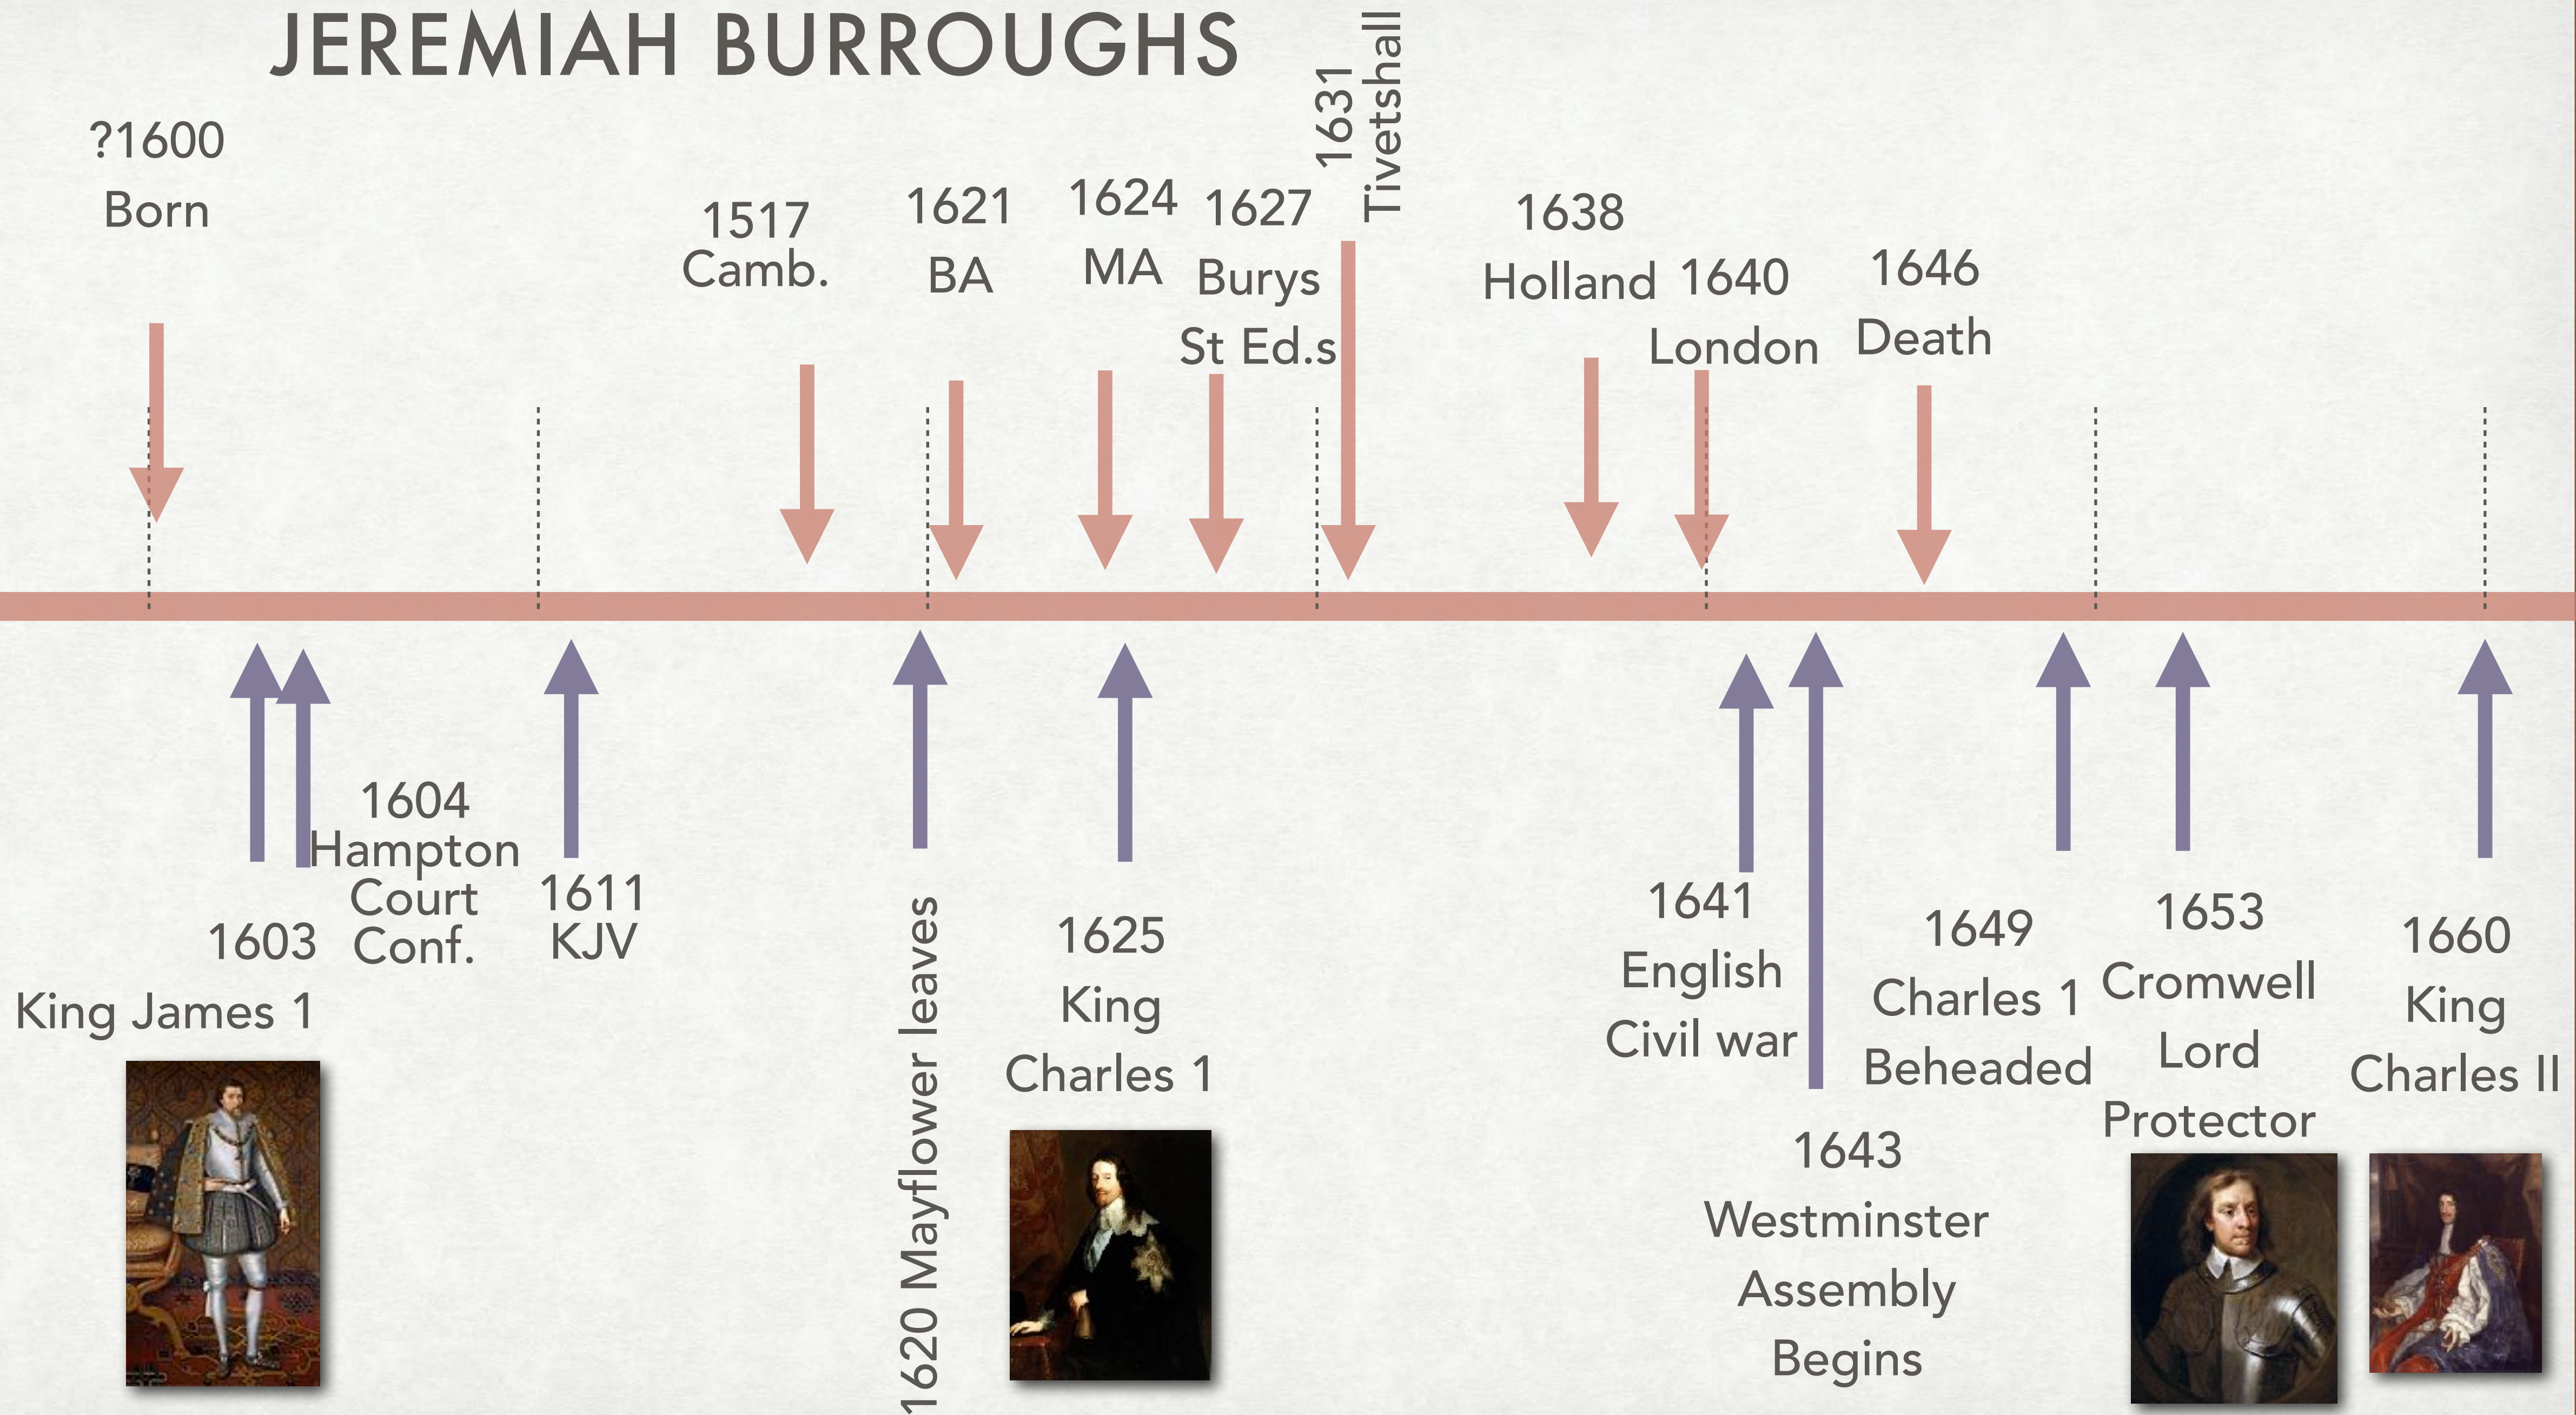

JEREMIAH BURROUGHS

C1600-1646

JEREMIAH BURROUGHS

BURY ST EDMONDS

TIVETSHALL, NORFOLK

CRIPPLEGATE, LONDON

WESTMINSTER ASSEMBLY