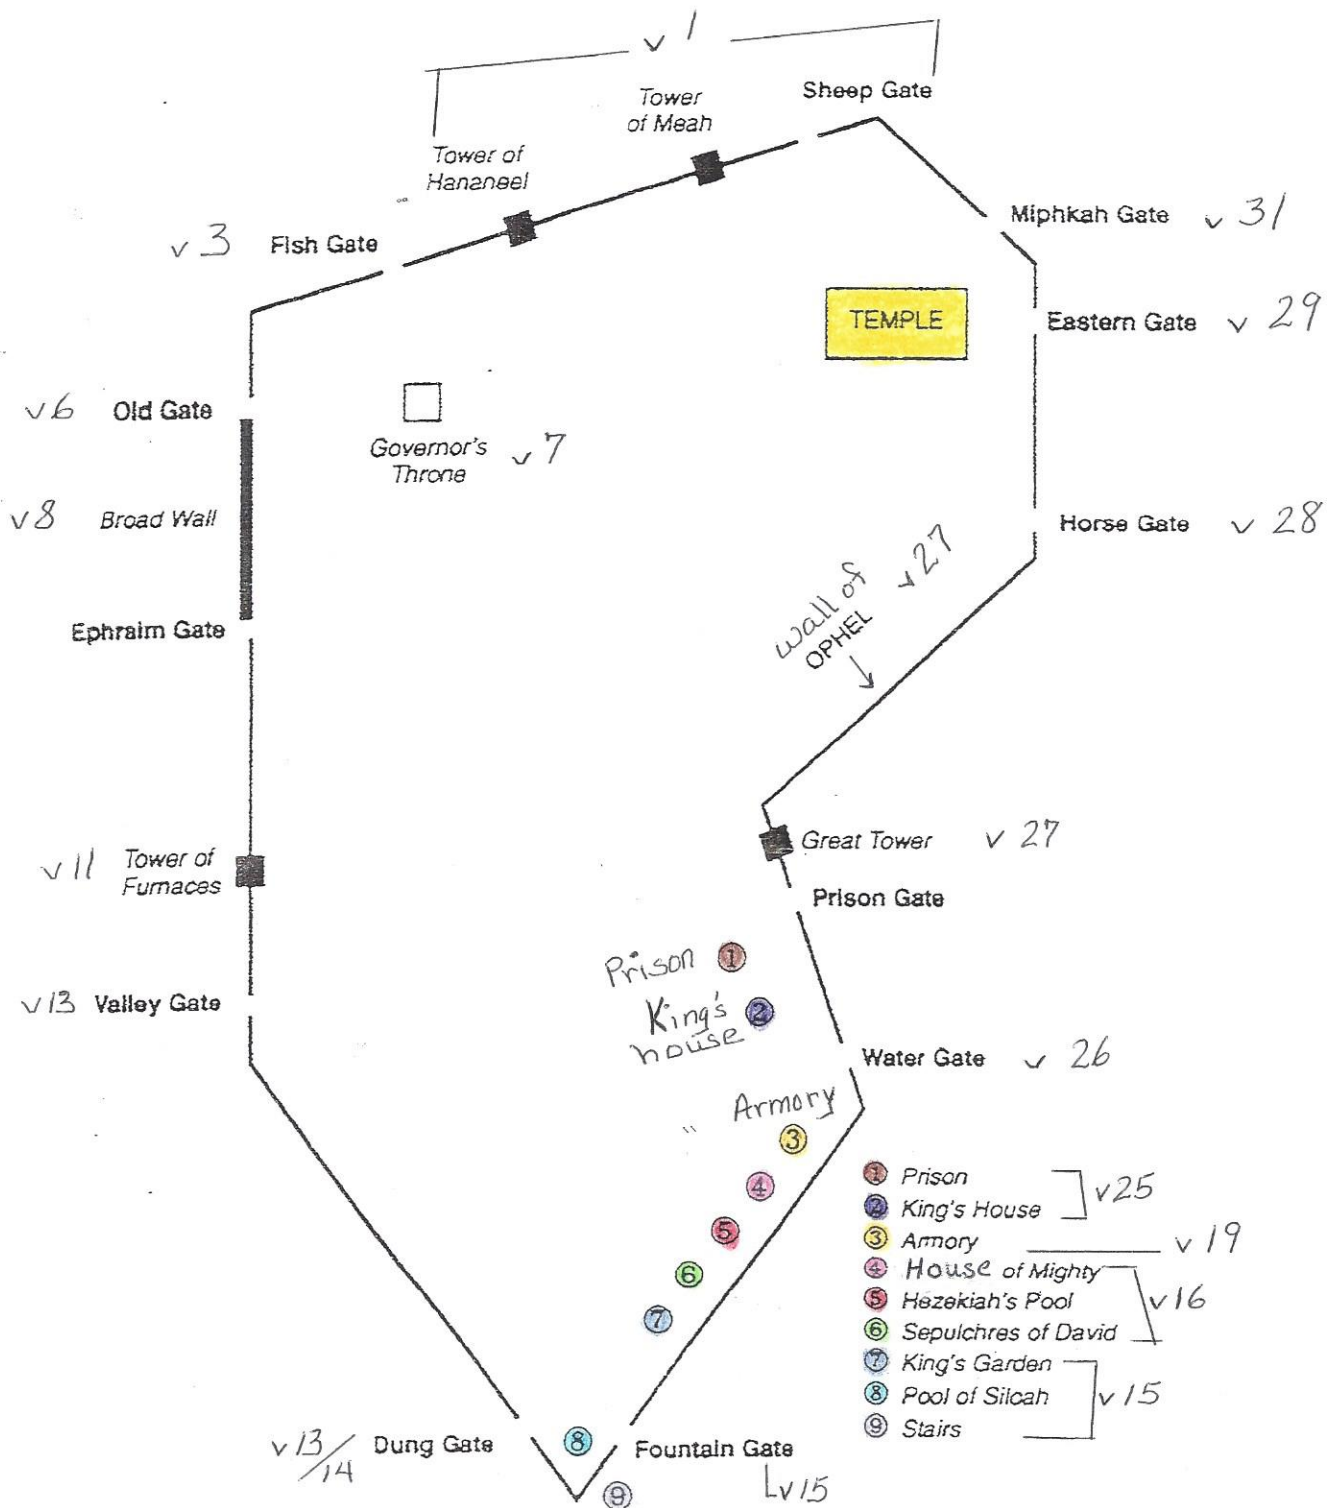

JERUSALEM IN NEHEMIAH'S TIMES

This map is a composite sketch of various maps to give a general idea of the location of the walls, gates, and landmarks in Nehemiah's Jerusalem.