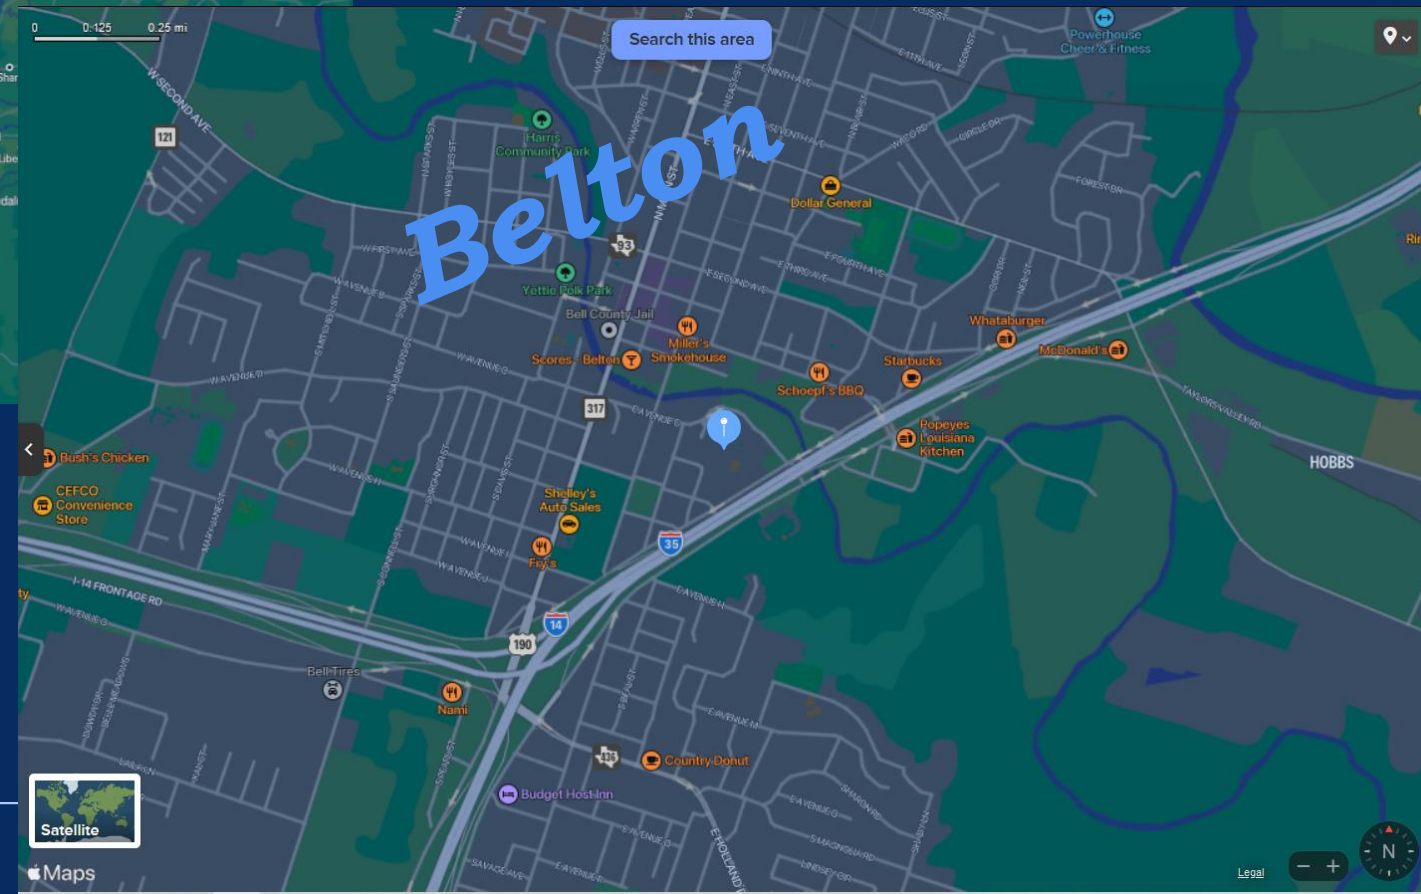

Timeline

- First service: November 6th
 - December – First of Next Year
 - Middle of Next Year
-

Location

- Starting Location: Belton Christian Youth Center (BCYC)
-

About 475,000 people

Location

30-minute drive
from our building to
BCYC

Location

Location

Location

Location

- Other local churches

Tapestry Community Church

<http://tapestrycommunitychurch.org>

Redeemer Presbyterian Church